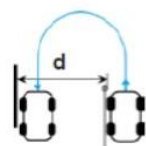

- Electric motor: 12V – 310 W

- Fiberglass: Yes

- Brakes: Electric

- Playtime setting: 30 – 999 sec.

- Speed: 0 – 6 mph / 0 – 10 km/h

- Stop sensor: Programmable

- Turning circle: 114" – 290 cm

turning radius