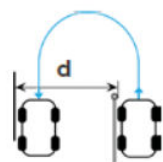

- Electric motor: 12V – 310 W

- Fiberglass: Yes

- Brakes: Electric

- Playtime setting: 30 – 999 sec.

- Speed: 0 – 6 mph / 0 – 10 km/h

- Stop sensor: Programmable

- Turning circle: 114" – 290 cm

turning radius